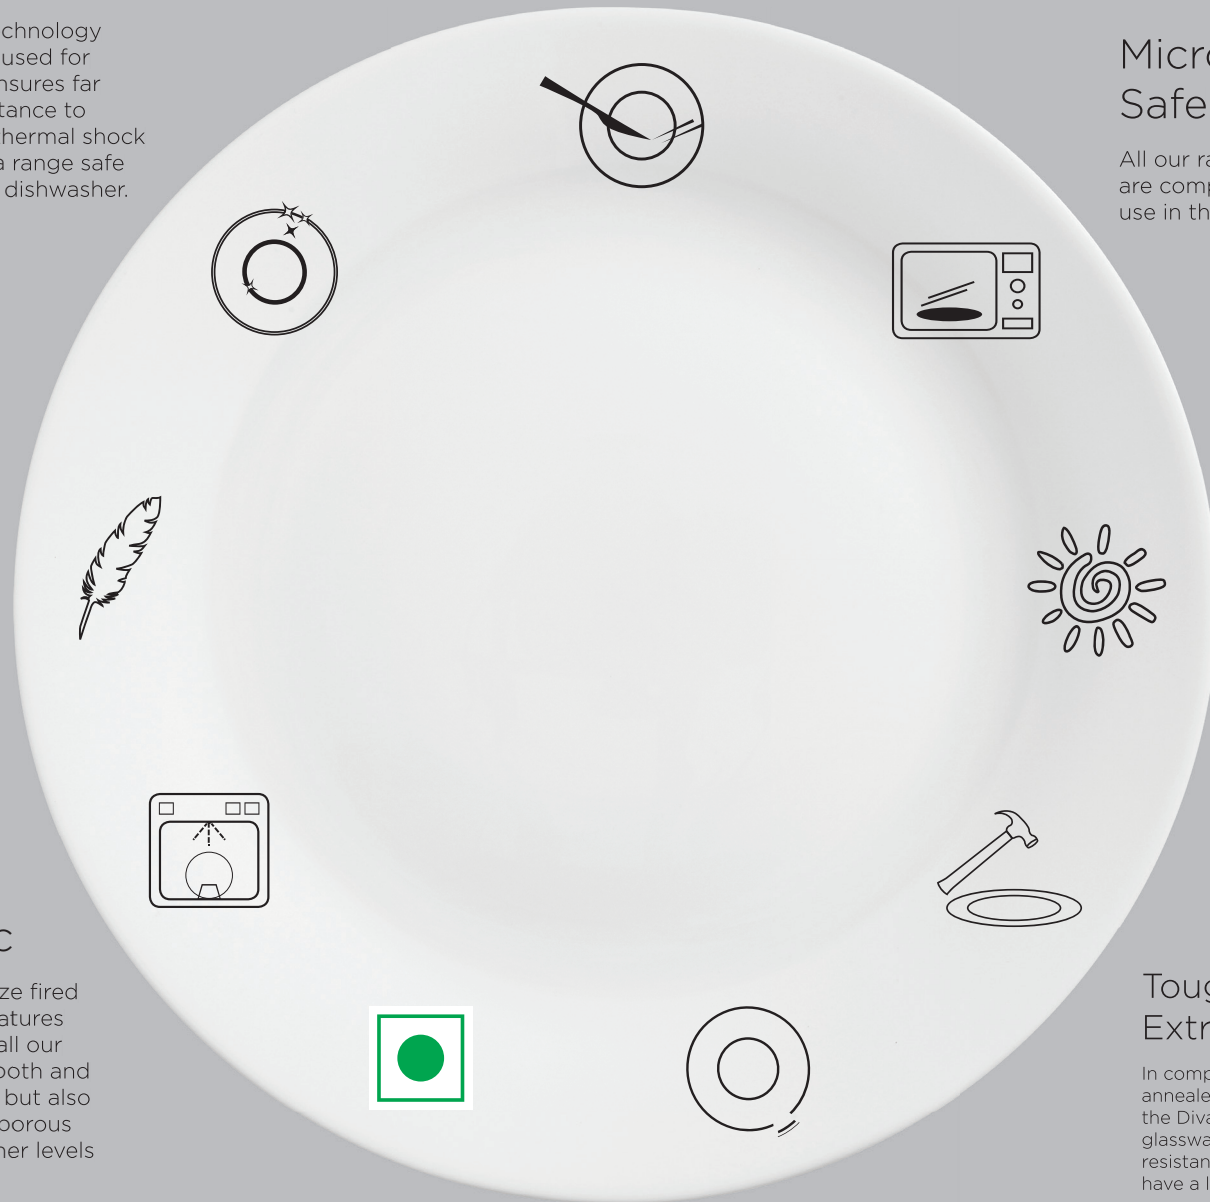

Scratch Resistance

The extraordinary glazing fired under highly controlled conditions ensures strong resistance to scratches and abrasions.

Dishwasher Safe

Advanced technology and process used for tempering ensures far greater resistance to impact and thermal shock to make Diva range safe to use in the dishwasher.

Microwave Safe

All our range of products are completely safe to use in the microwave.

Super Light

The European technology used to craft these products ensures much lighter and significantly thinner wares with almost zero surface porosity.

Super white

Enhanced whiteness is an outstanding feature with the Diva collection. We use the finest quality of chemical components to enhance the subtle glow of opal, making it whiter than ever.

100% Hygienic

The special glaze fired at high temperatures not only gives all our products a smooth and polished finish, but also ensures a non-porous surface for higher levels of hygiene.

Bone Ash Free

Our products are completely bone ash-free, meaning 100%-vegetarian.

Break Resistant

In an unlikely event of breakage, Diva tempered opal glassware shatters into harmless fragments, in contrast to the annealed glassware.

Toughened Extra Strong

In comparison to normal annealed glassware, the Diva tempered opal glassware has greater resistance to impact and have a longer usage life.

IVORY
-collection-

The international styling of the Ivory Collection from Diva has been designed to capture the hearts of customers with a global profile. Its soft milky glaze & smooth texture have been adored through the years.